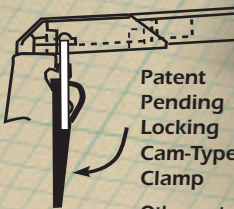

The Original

TORZATOP™

BY ADVANTAGE ~ EASY AS 1•2•3

- 1** Place on front truck bed & secure front cam-type clamps
- 2** Simply unfold
- 3** Secure rear clamps

- Comes completely assembled – no loose parts
- Fixed components – never lose a bow, end rail or clamps
- Lightweight
- No problems in **hot** or **cold** weather
- Goes on or off in less than 1 minute
- Drive with cover open or closed

Patent Pending Locking Cam-Type Clamp

Other patent pending features

For a vintage look, upgrade to our 'ragtop' material

TORZA PREMIER™
BY ADVANTAGE ~ VINTAGE LOOK-TORZA TECHNOLOGY